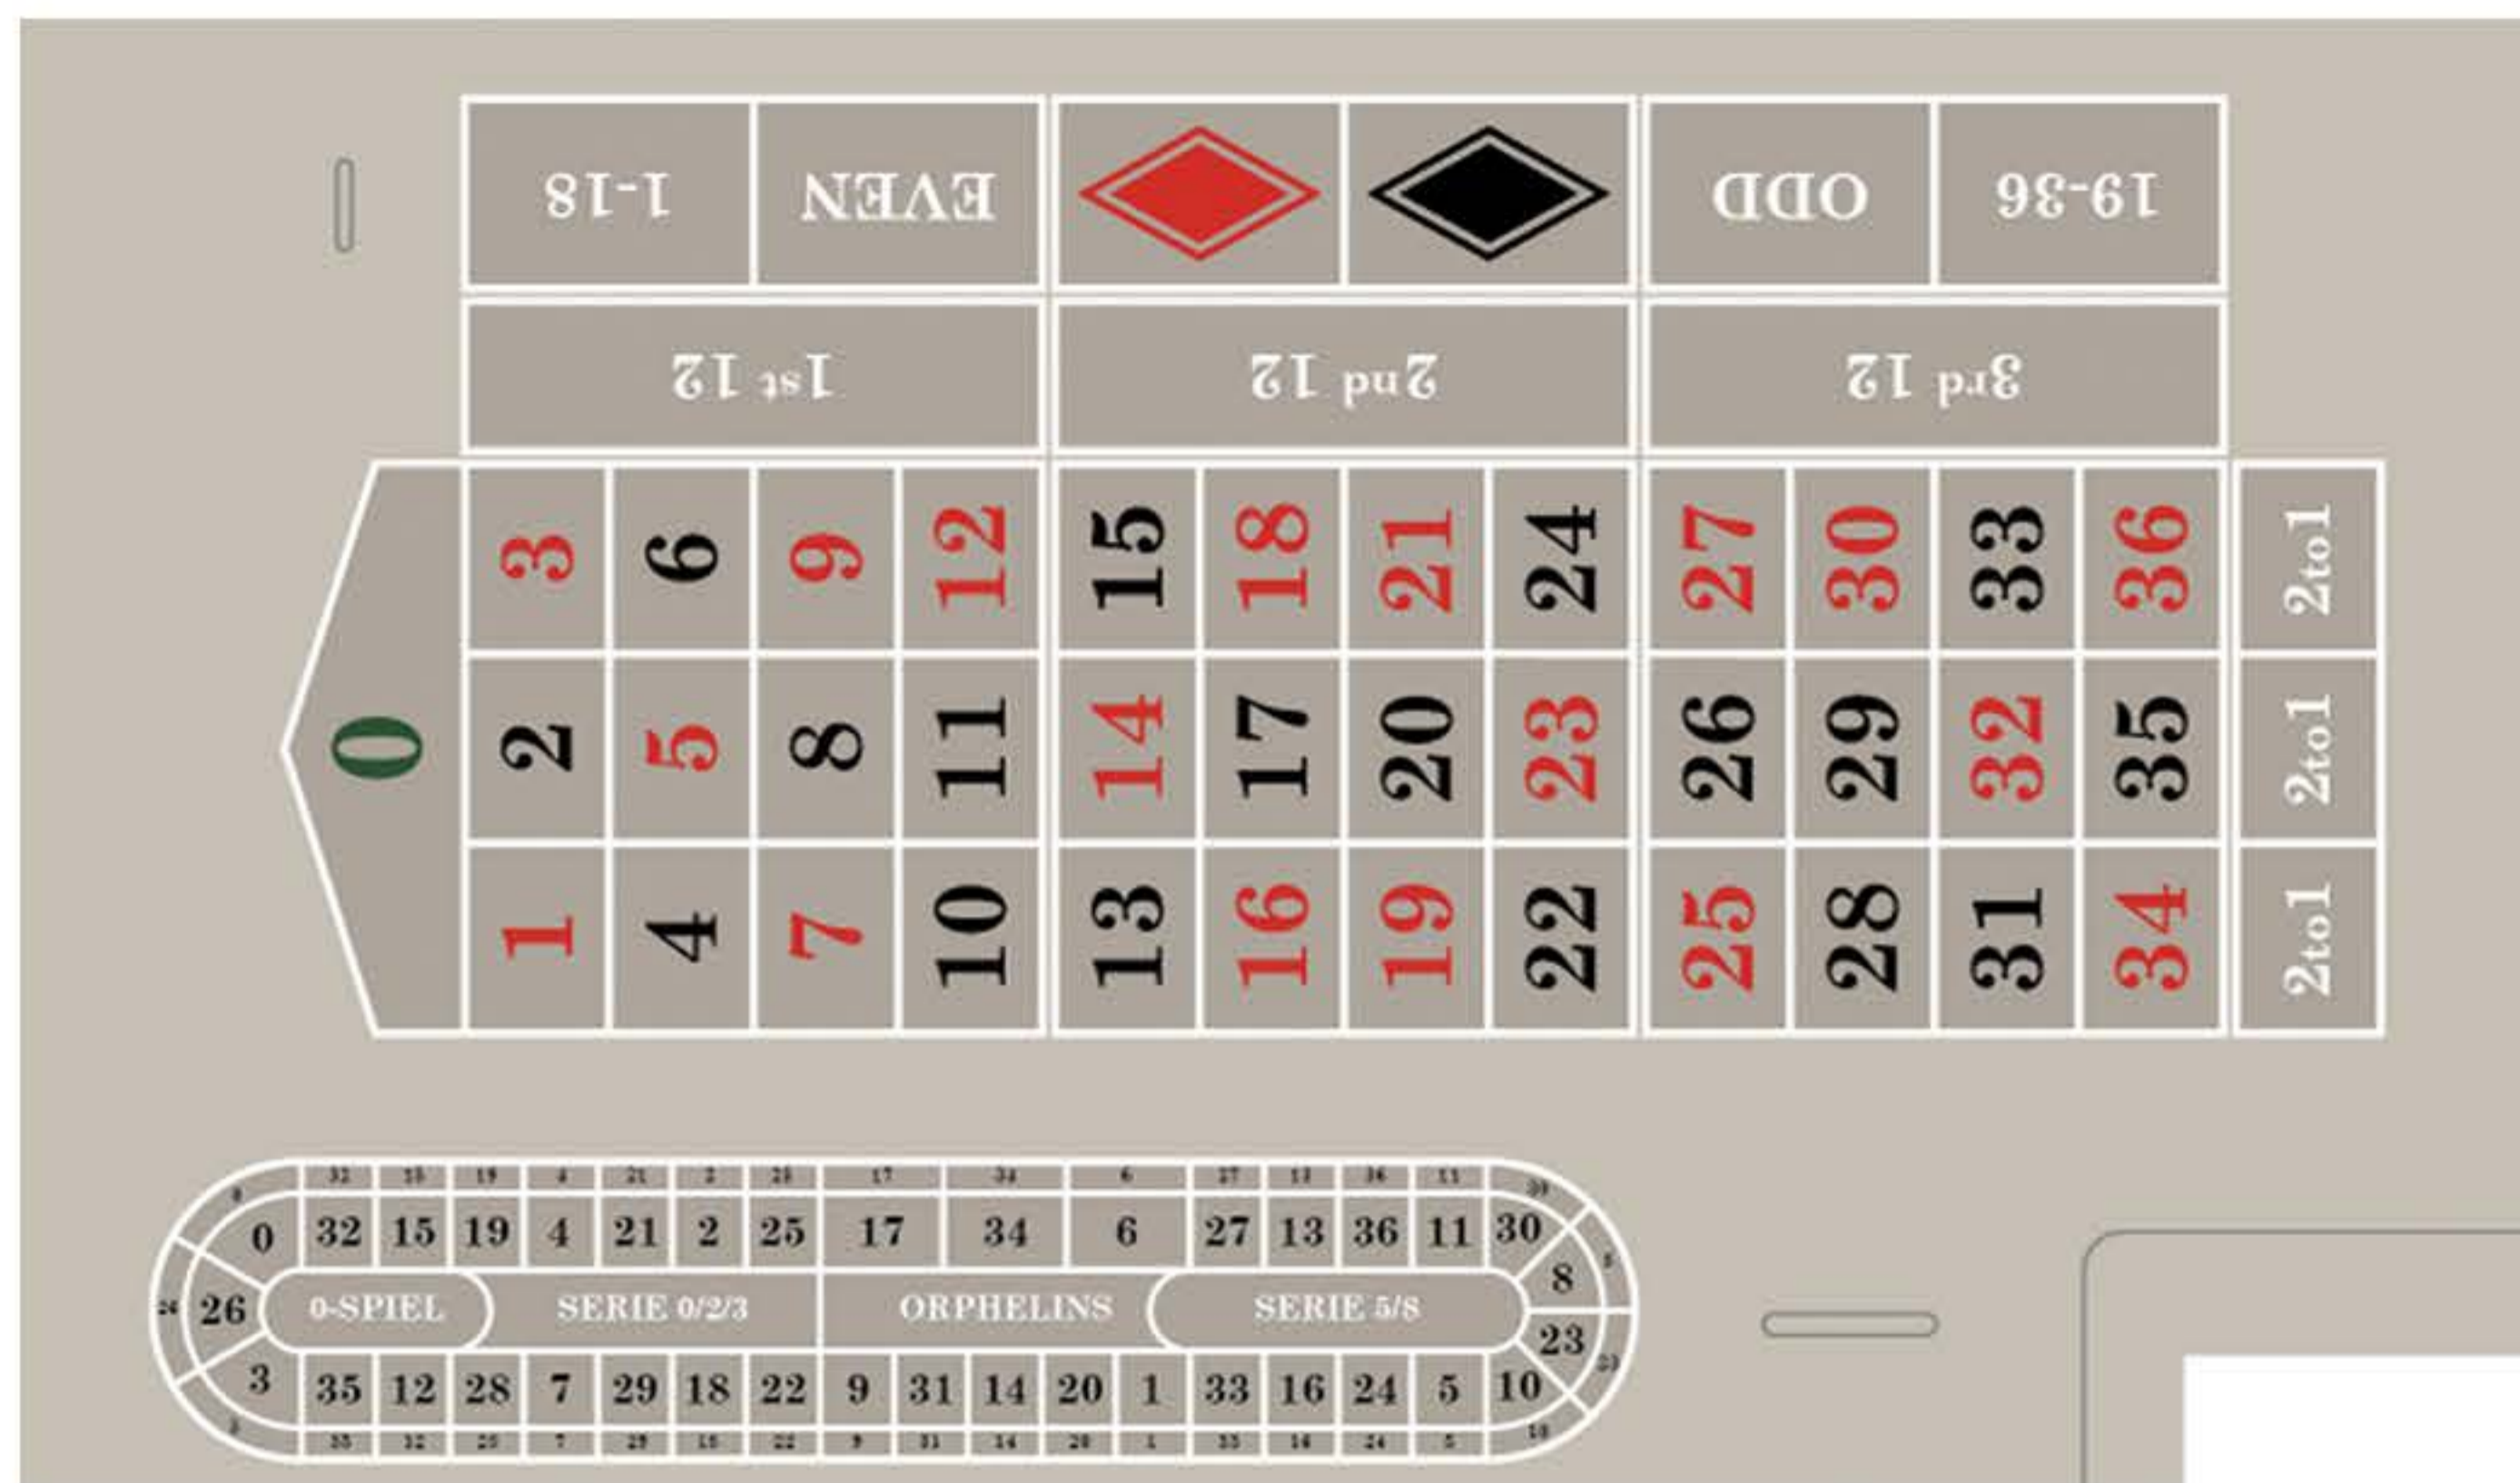

American Roulette

Rules and game play

Are you looking for a quick, simple game with plenty of winning options?

Start the game by placing your bets. The croupier spins the wheel and throws in the ball in the opposite direction – the game begins! You can bet on your lucky numbers until the croupier says "No more bets". When the wheel slows down and the ball falls into a pocket, the croupier announces the winning number. They then remove all losing bets from the table and pay out the winners. The croupier will then again call "Place your bets!" and you can try your luck once more!

Bets and payouts

Even-money bets (red / black, odd / even, 1 -18 / 19-36)	1:1
Dozens (1-12, 13-24, 25-36)	2:1
Columns (1-34, 2-35, 3-36)	2:1
Transversale Simple / Sixline (six consecutive numbers)	5:1
Carré / Corner (intersection between four numbers)	8:1
Transversale Pleine / Street (three consecutive numbers)	11:1
Cheval / Split (two adjacent numbers)	17:1
Plein / Straight up	35:1

1 - SMALL SERIES – 6 CHIPS: A series of 12 adjacent numbers on the roulette wheel.

2 - BIG SERIES – 9 CHIPS: A series of 17 adjacent numbers on the roulette wheel.

3 - ZERO GAME – 4 CHIPS: A series of 7 adjacent numbers on the roulette wheel.

4 - ORPHELINS – 5 CHIPS: 8 numbers split into two separate segments on the roulette wheel.

Our trained casino staff is more than happy to answer any questions you may have or to explain game rules to you.