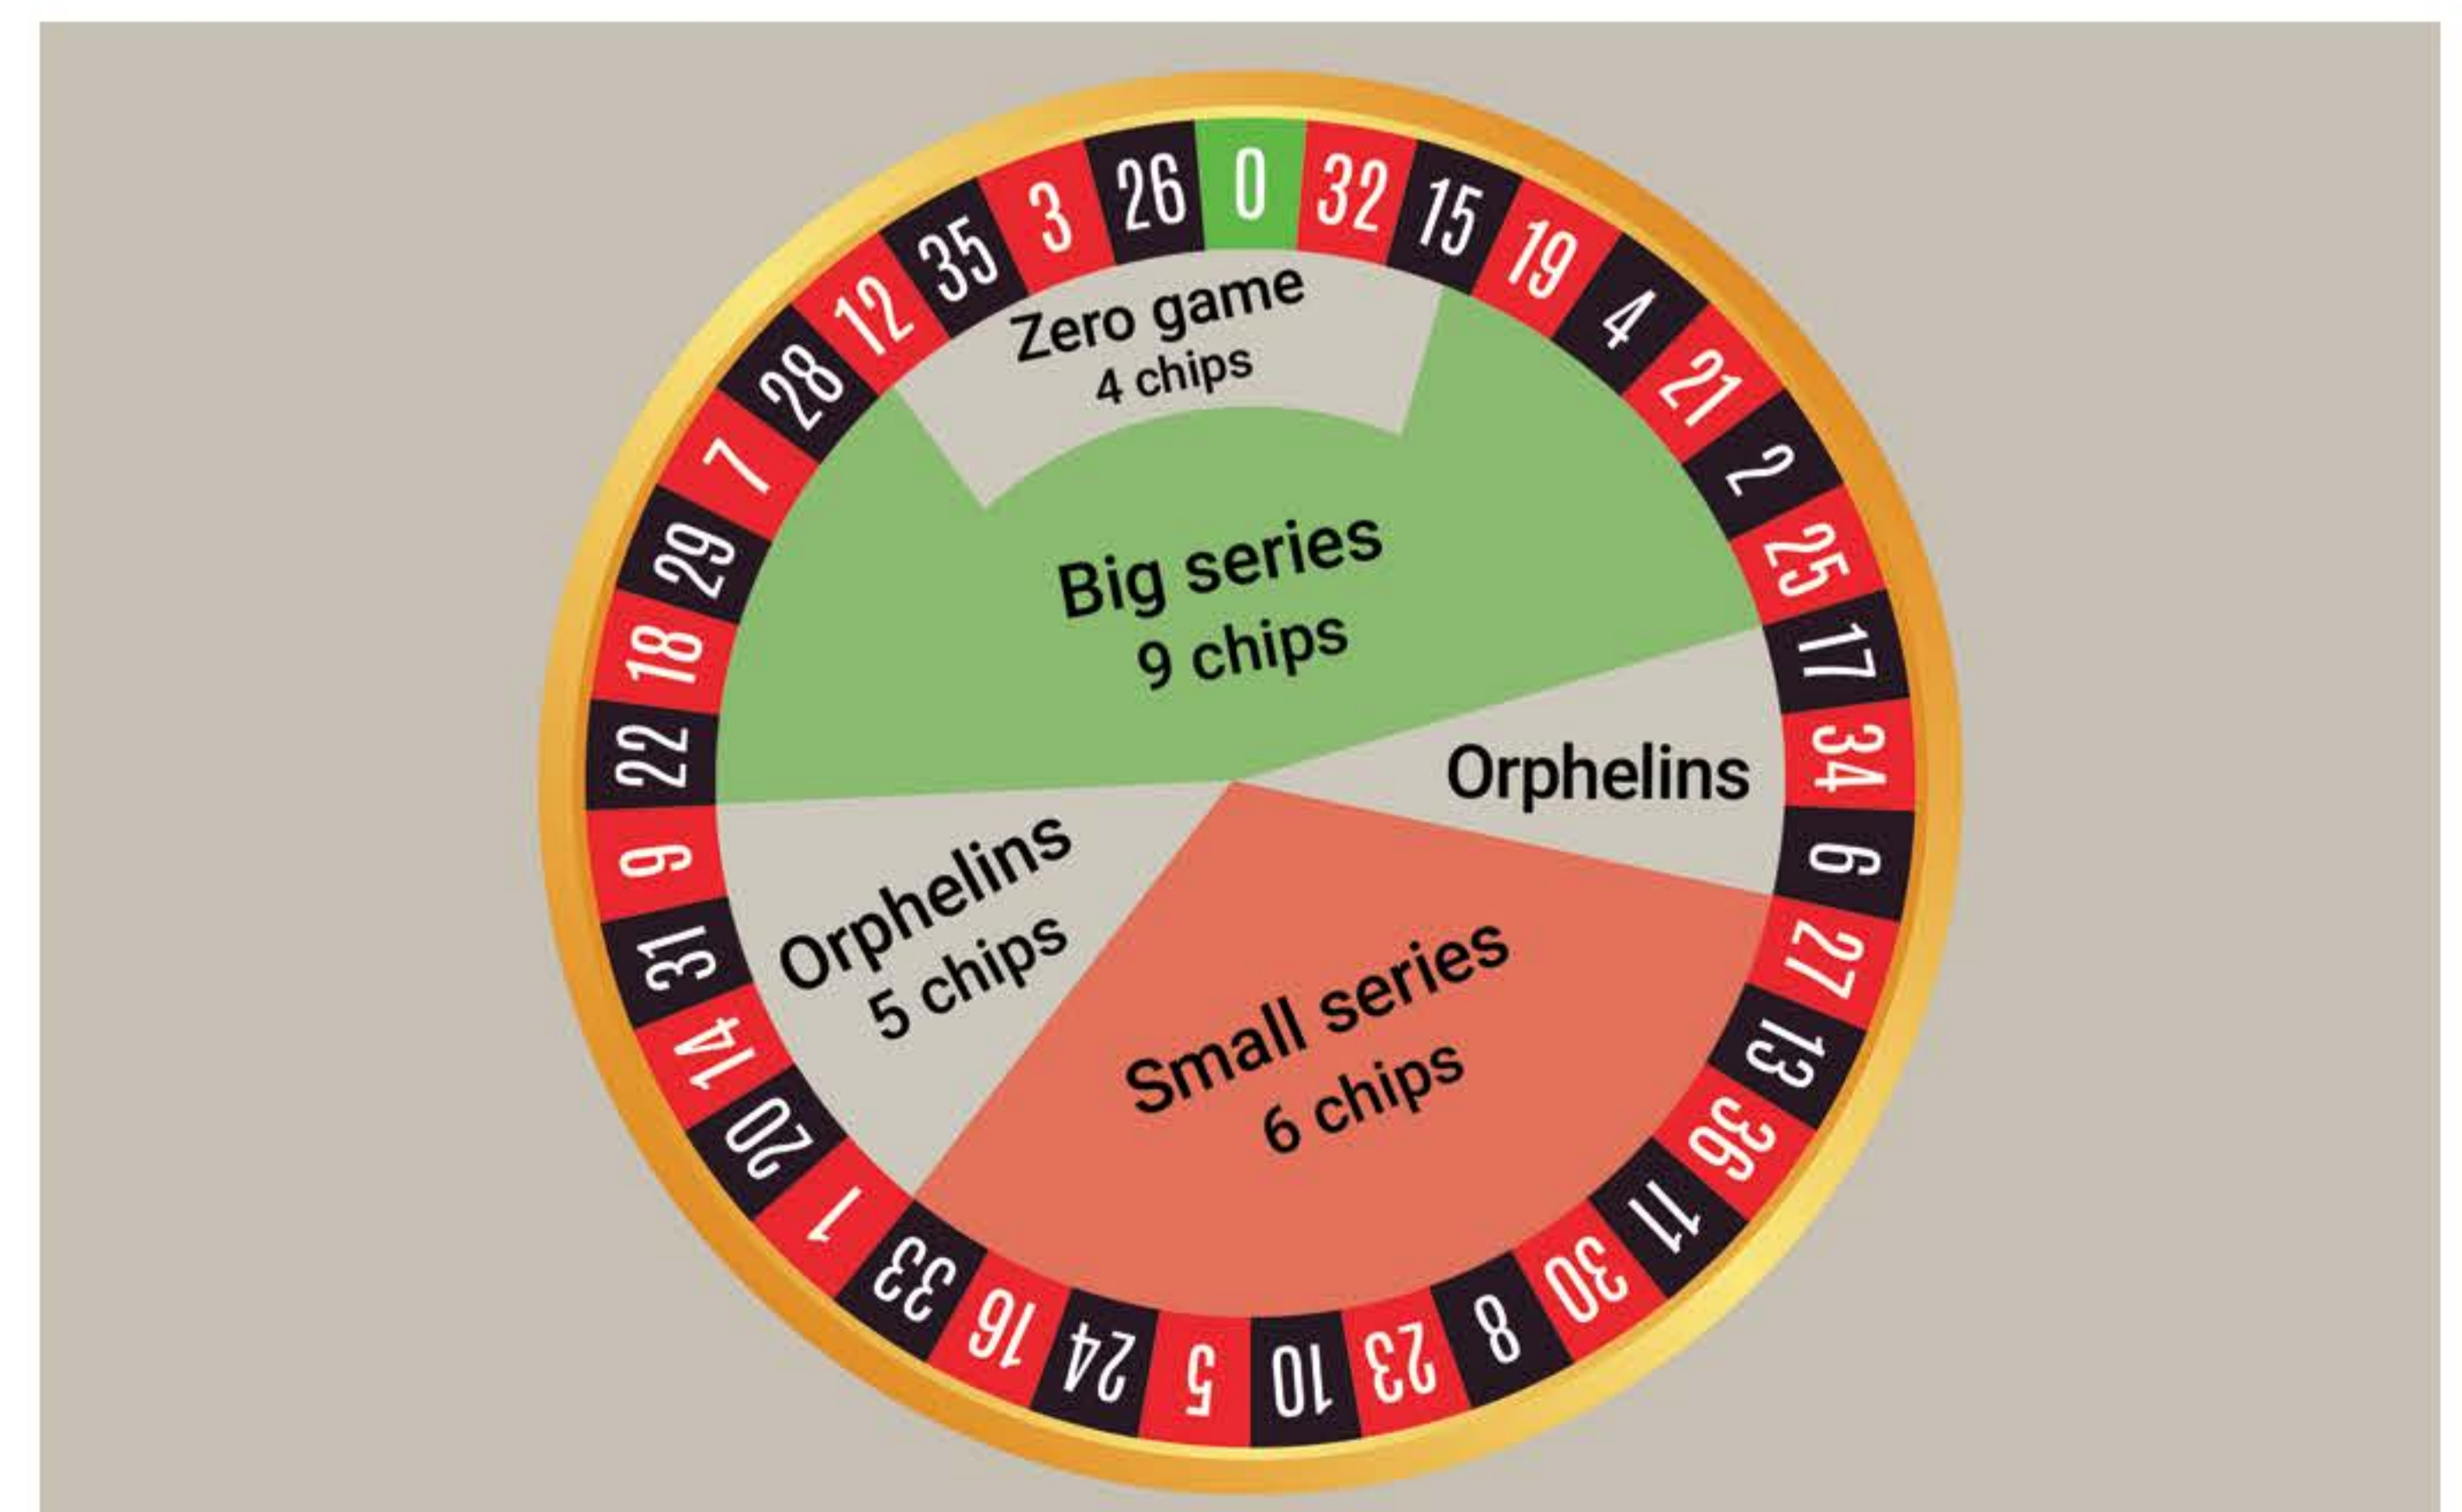

American Roulette

Rules and game play

Are you looking for a quick, simple game with plenty of winning options?

Start the game by placing your bets. The croupier spins the wheel and throws in the ball in the opposite direction – the game begins! You can bet on your lucky numbers until the croupier says "No more bets". When the wheel slows down and the ball falls into a pocket, the croupier announces the winning number. They then remove all losing bets from the table and pay out the winners. The croupier will then again call "Place your bets!" and you can try your luck once more!

Bets and payouts

Even-money bets (red / black, odd / even, 1 -18 / 19-36)	1:1
Dozens (1-12, 13-24, 25-36)	2:1
Columns (1-34, 2-35, 3-36)	2:1
Transversale Simple / Sixline (six consecutive numbers)	5:1
Carré / Corner (intersection between four numbers)	8:1
Transversale Pleine / Street (three consecutive numbers)	11:1
Cheval / Split (two adjacent numbers)	17:1
Plein / Straight up	35:1

Series

If you are looking for a combination of betting options, try a series bet! Series divide the roulette wheel into several segments of adjacent numbers. These give you the possibility of covering a larger area of numbers with a smaller stake.

1 - SMALL SERIES – 6 CHIPS: A series of 12 adjacent numbers on the roulette wheel.

2 - BIG SERIES – 9 CHIPS: A series of 17 adjacent numbers on the roulette wheel.

3 - ZERO GAME – 4 CHIPS: A series of 7 adjacent numbers on the roulette wheel.